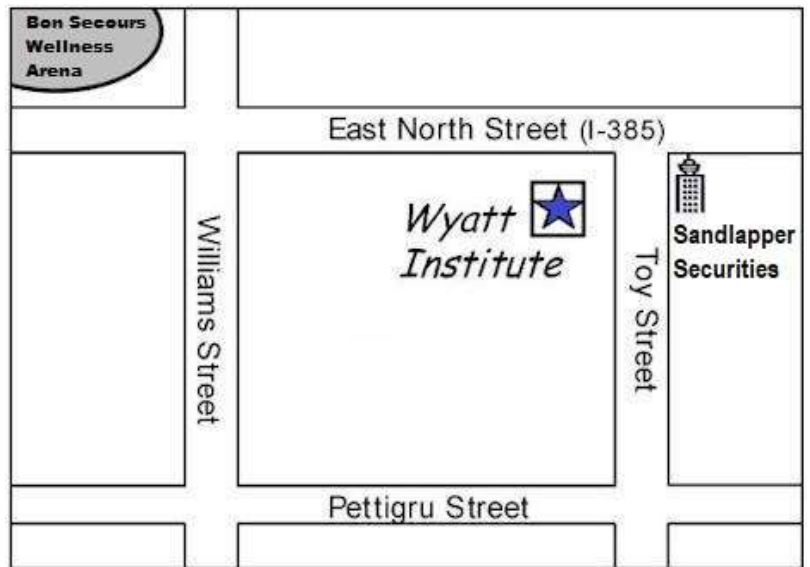

Driving Instructions from:

Pickens/Oconee County Area

Drive on Hwy 123; stay on 123 until you come to the intersection of Academy and E. North Street. Turn left onto E. North go one block and turn right onto Toy Street. We are on the right.

Spartanburg Area

Drive south on I-85 take I-385 to downtown. Turn left at the first traffic light on Williams Street and circle the block making two additional left turns. We are at the end of Toy Street on the left.

Anderson Area

Drive north on I-85 take Exit 42 (I-185). (This road becomes Mills Avenue and changes to Church Street after crossing Augusta Road). Continue until you get to E. North Street. Turn right onto E. North Street and go to the fourth street (Toy Street) and turn right. We are on the right.

Greenwood Area

Drive north on Hwy. 25 it will become 291 (South Pleasantburg Drive) as you cross I-85. Turn left at Cleveland Street and go to McDaniel Ave. Turn right and go to McBee Ave. Turn right and go to Toy Street. Turn left on Toy Street and go two blocks. We are on the left.